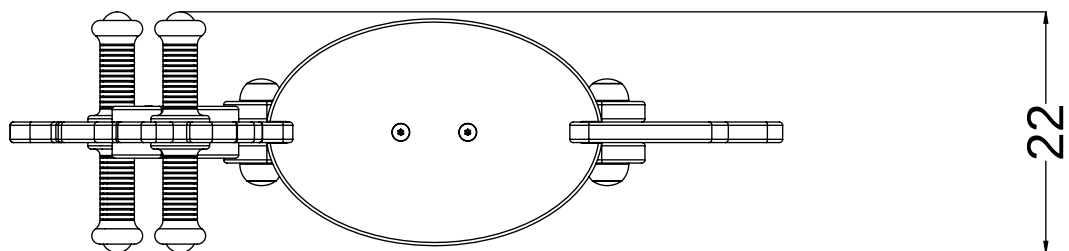

[cm]

vinci
play