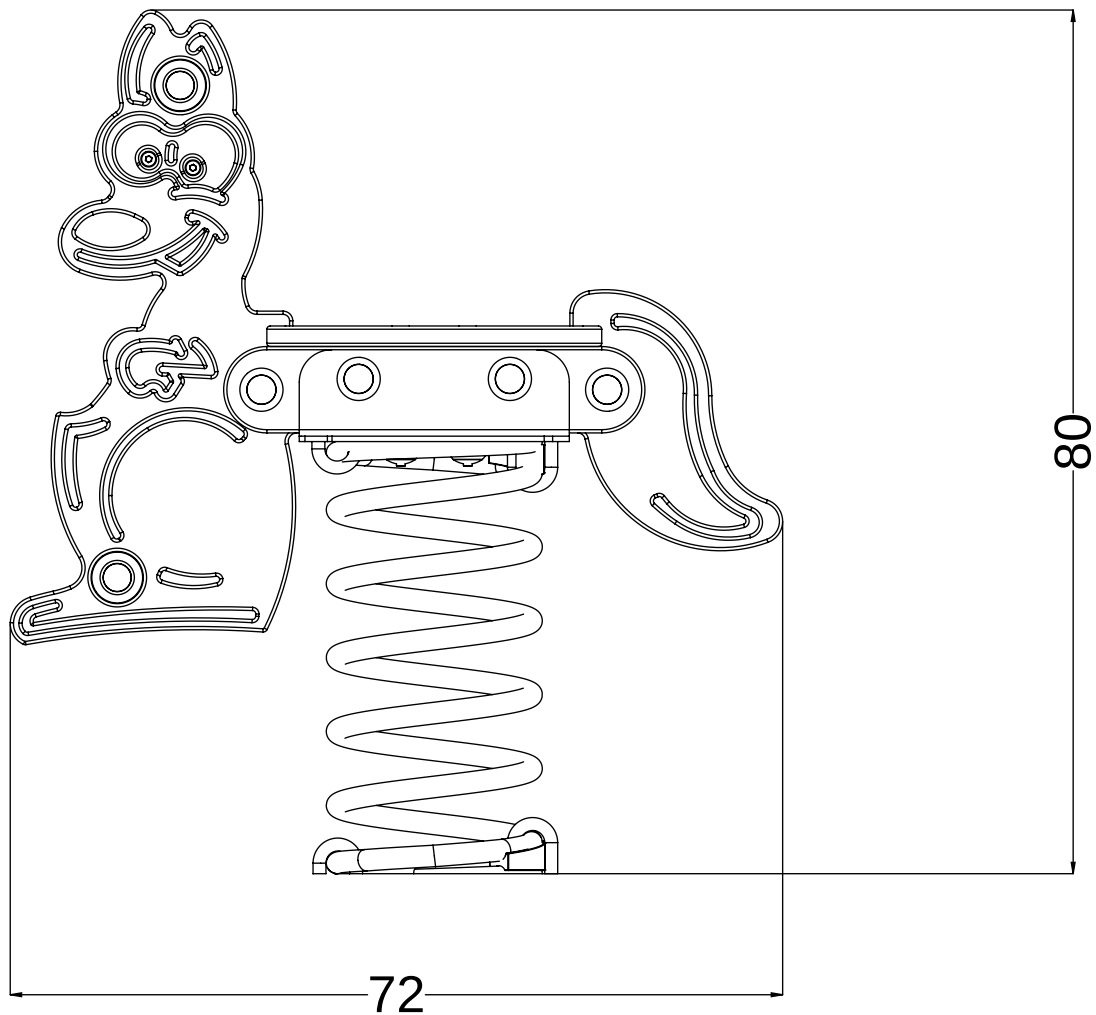

[cm]

vinci
play