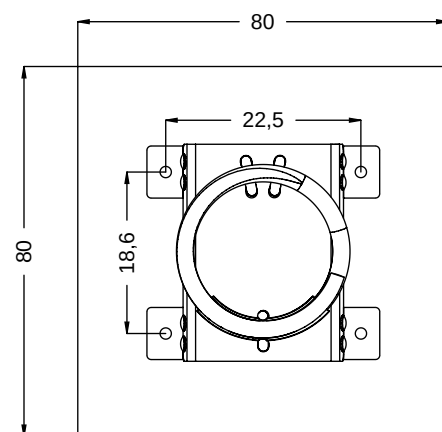

[cm]

vinci
play

K17

K3

	K3
M10x120 x4	
NOT INCLUDED	

[cm]

 x2	1,5h			 K17 x1 >0,12m	 48h	 K3 x1 >0,09m
--	------	---	---	--	---	---

vinci
play

ST/INOX		HDPE	
1x	SP3 _(K17)	1x	SP5
1x	SP1	1x	SP8-C2
1x	SP2	1x	SP9
1x	SP25	2x	SP58-C2
1x	SP4-C2	1x	SP61
1x	V001		

K17

SP1 x1

SP3 x1

K3

SP1 x1

[cm]

vinci
play

SP4-C2 x1

[cm]

vinci
play

V001

Part No:
000000-
00000

000000-00000