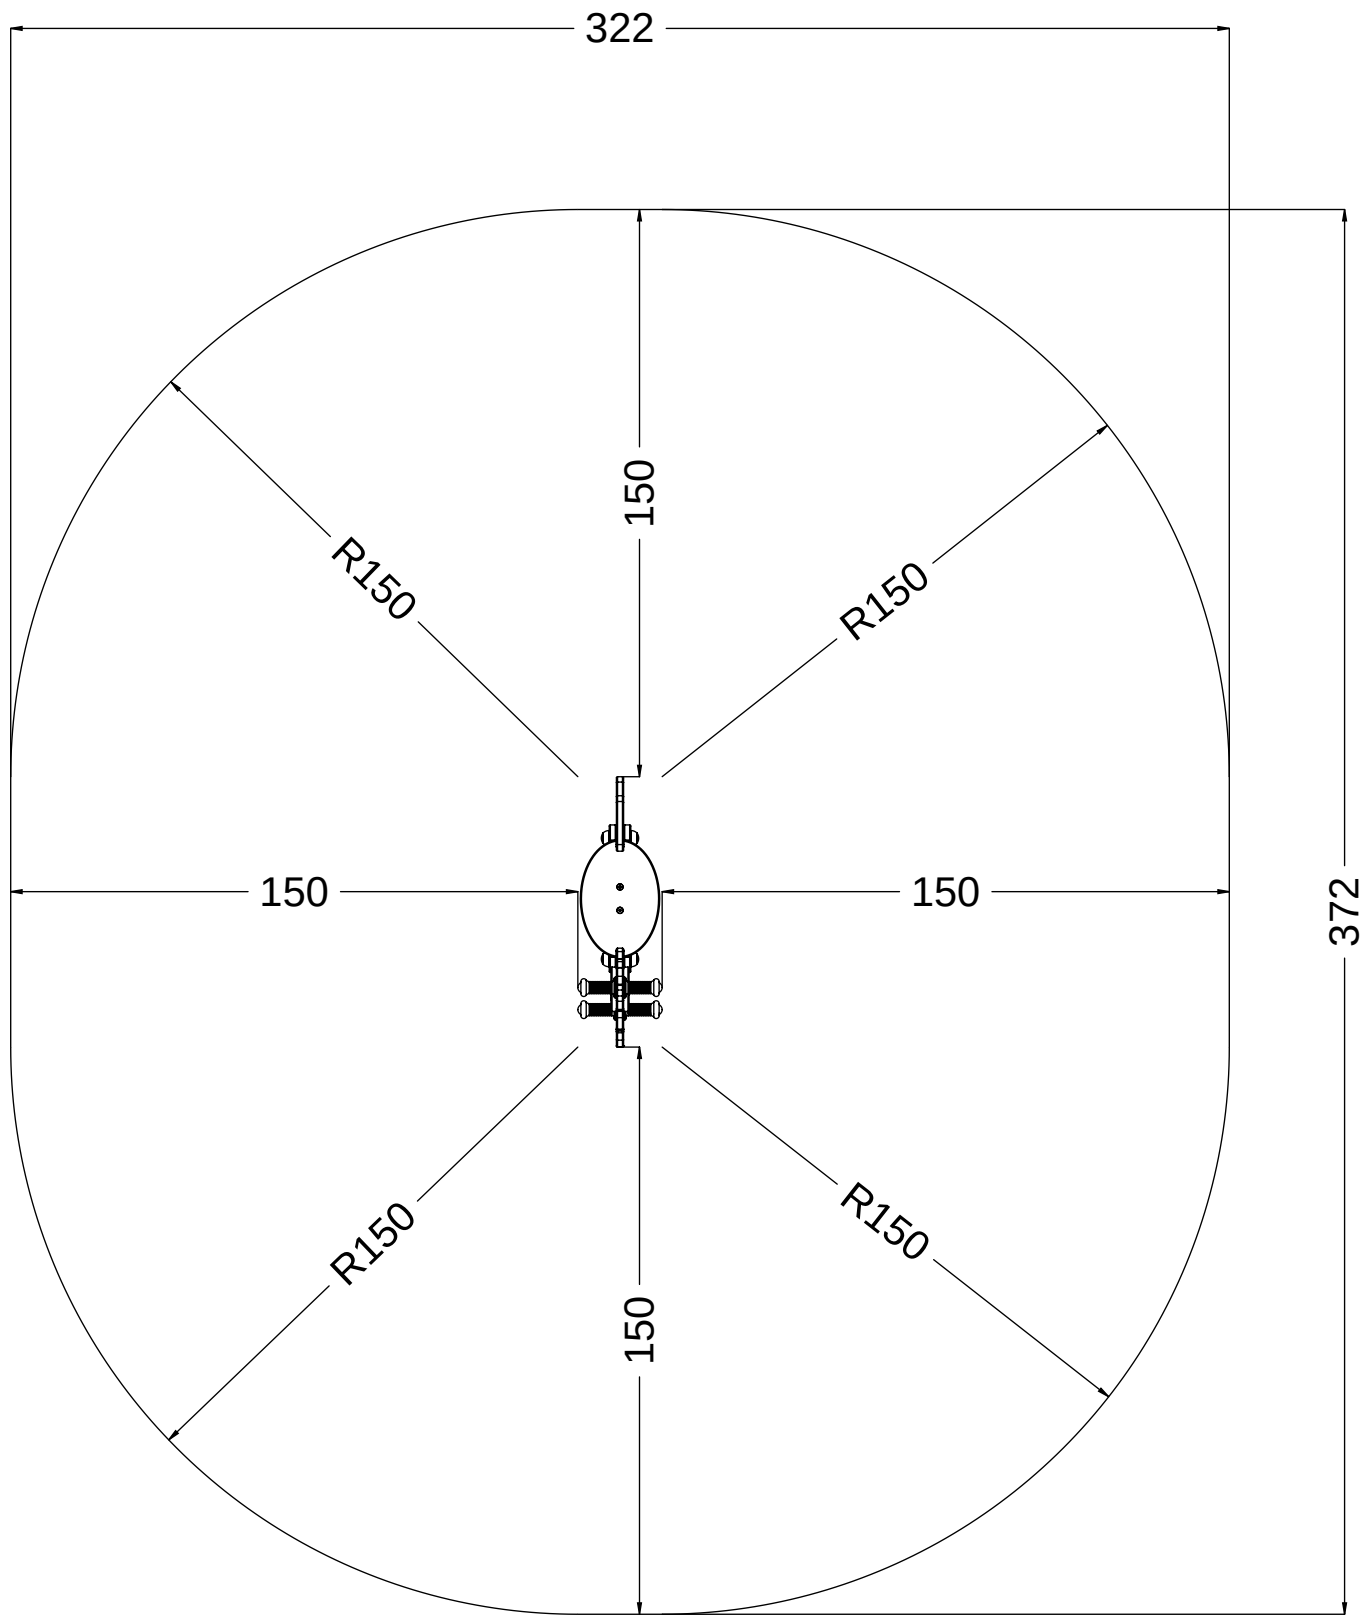

0653

[cm]

v010
29.04.2020
A. K.

vinci
play

[cm]

vinci
play

[cm]

vinci
play

[cm]

vinci
play

K17

K3

	K3
M10x120 x4	
NOT INCLUDED	

[cm]

 x2	1,5h			 K17 x1 >0,12m	 48h	 K3 x1 >0,09m
--	------	---	---	--	---	---

vinci
play

SP2 x1

[cm]

vinci
play

SP25 x1

[cm]

vinci
play

SP8-C2 x1

SP5 x1

SP4-C2 x1

[cm]

vinci
play

V001

Part No:
000000-
00000

000000-00000