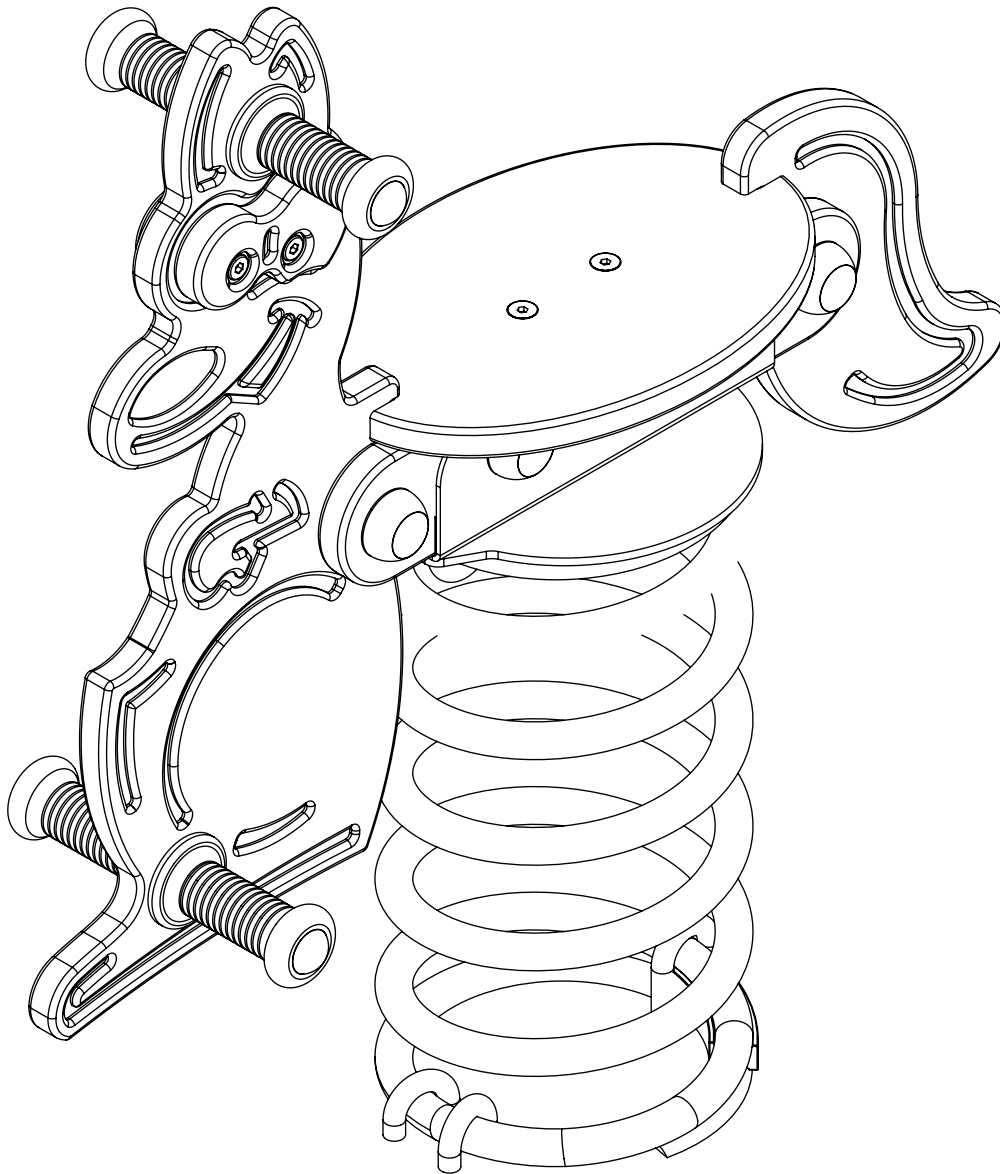

0653

[cm]

v010
29.04.2020
A. K.

vinci
play