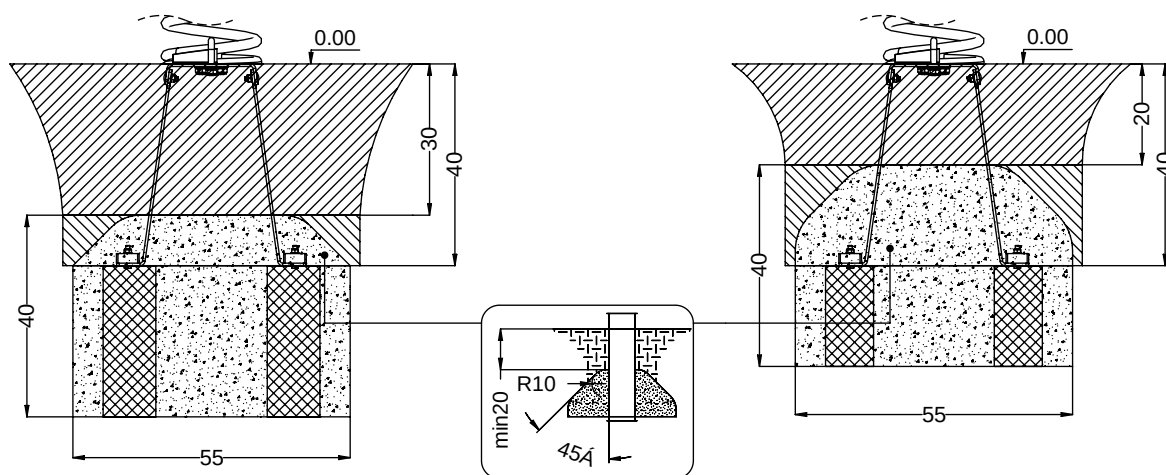

[cm]

vinci
play

K17

K3

	K3
M10x120 x4	
NOT INCLUDED	

[cm]

 x2	1,5h			 K17 x1 >0,12m	 48h	 K3 x1 >0,09m
--	------	---	---	--	---	---

vinci
play

ST/INOX		HDPE	
1x	SP3 _(K17)	1x	SP5
1x	SP1	1x	SP8-C2
1x	SP2	1x	SP9
1x	SP25	2x	SP58-C2
1x	SP4-C2	1x	SP61
1x	V001		

K17

SP1 x1

SP3 x1

K3

SP1 x1

[cm]

vinci
play

SP4-C2 x1

[cm]

vinci
play

V001

Part No:
000000-
00000

000000-00000