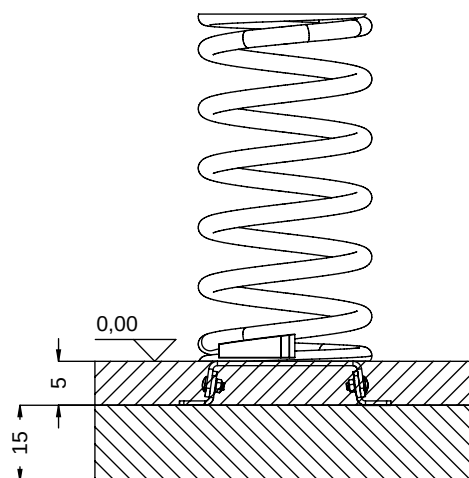

[cm]

vinci
play

K17

K3

	K3
M10x120 x4	
NOT INCLUDED	

[cm]

 x2	1,5h			 K17 x1 >0,12m	 48h	 K3 x1 >0,09m
--	------	---	---	--	---	---

vinci
play

SP4-C2 x1

[cm]

vinci
play

V001

Part No:
000000-
00000

000000-00000