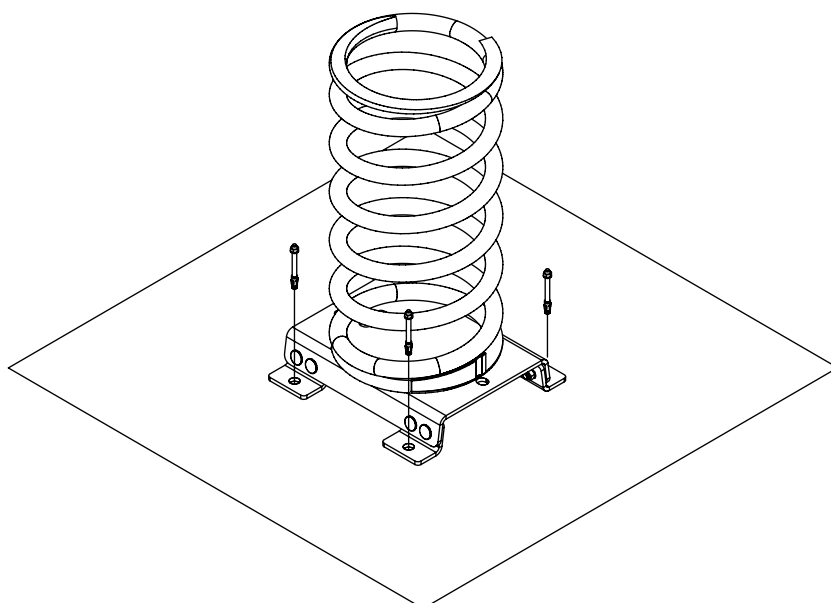

[cm]

vinci
play

K17

K3

	K3
M10x120 x4	
NOT INCLUDED	

[cm]

 x2	1,5h			 K17 x1 >0,12m	 48h	 K3 x1 >0,09m
--	------	---	---	--	---	---

vinci
play

ST/INOX		HDPE	
1x	SP3 _(K17)	1x	SP5
1x	SP1	1x	SP8-C2
1x	SP2	1x	SP9
1x	SP25	2x	SP58-C2
1x	SP4-C2	1x	SP61
1x	V001		

K17

SP1 x1

SP3 x1

K3

SP1 x1

[cm]

vinci
play

SP4-C2 x1

[cm]

vinci
play

V001

Part No:
000000-
00000

000000-00000